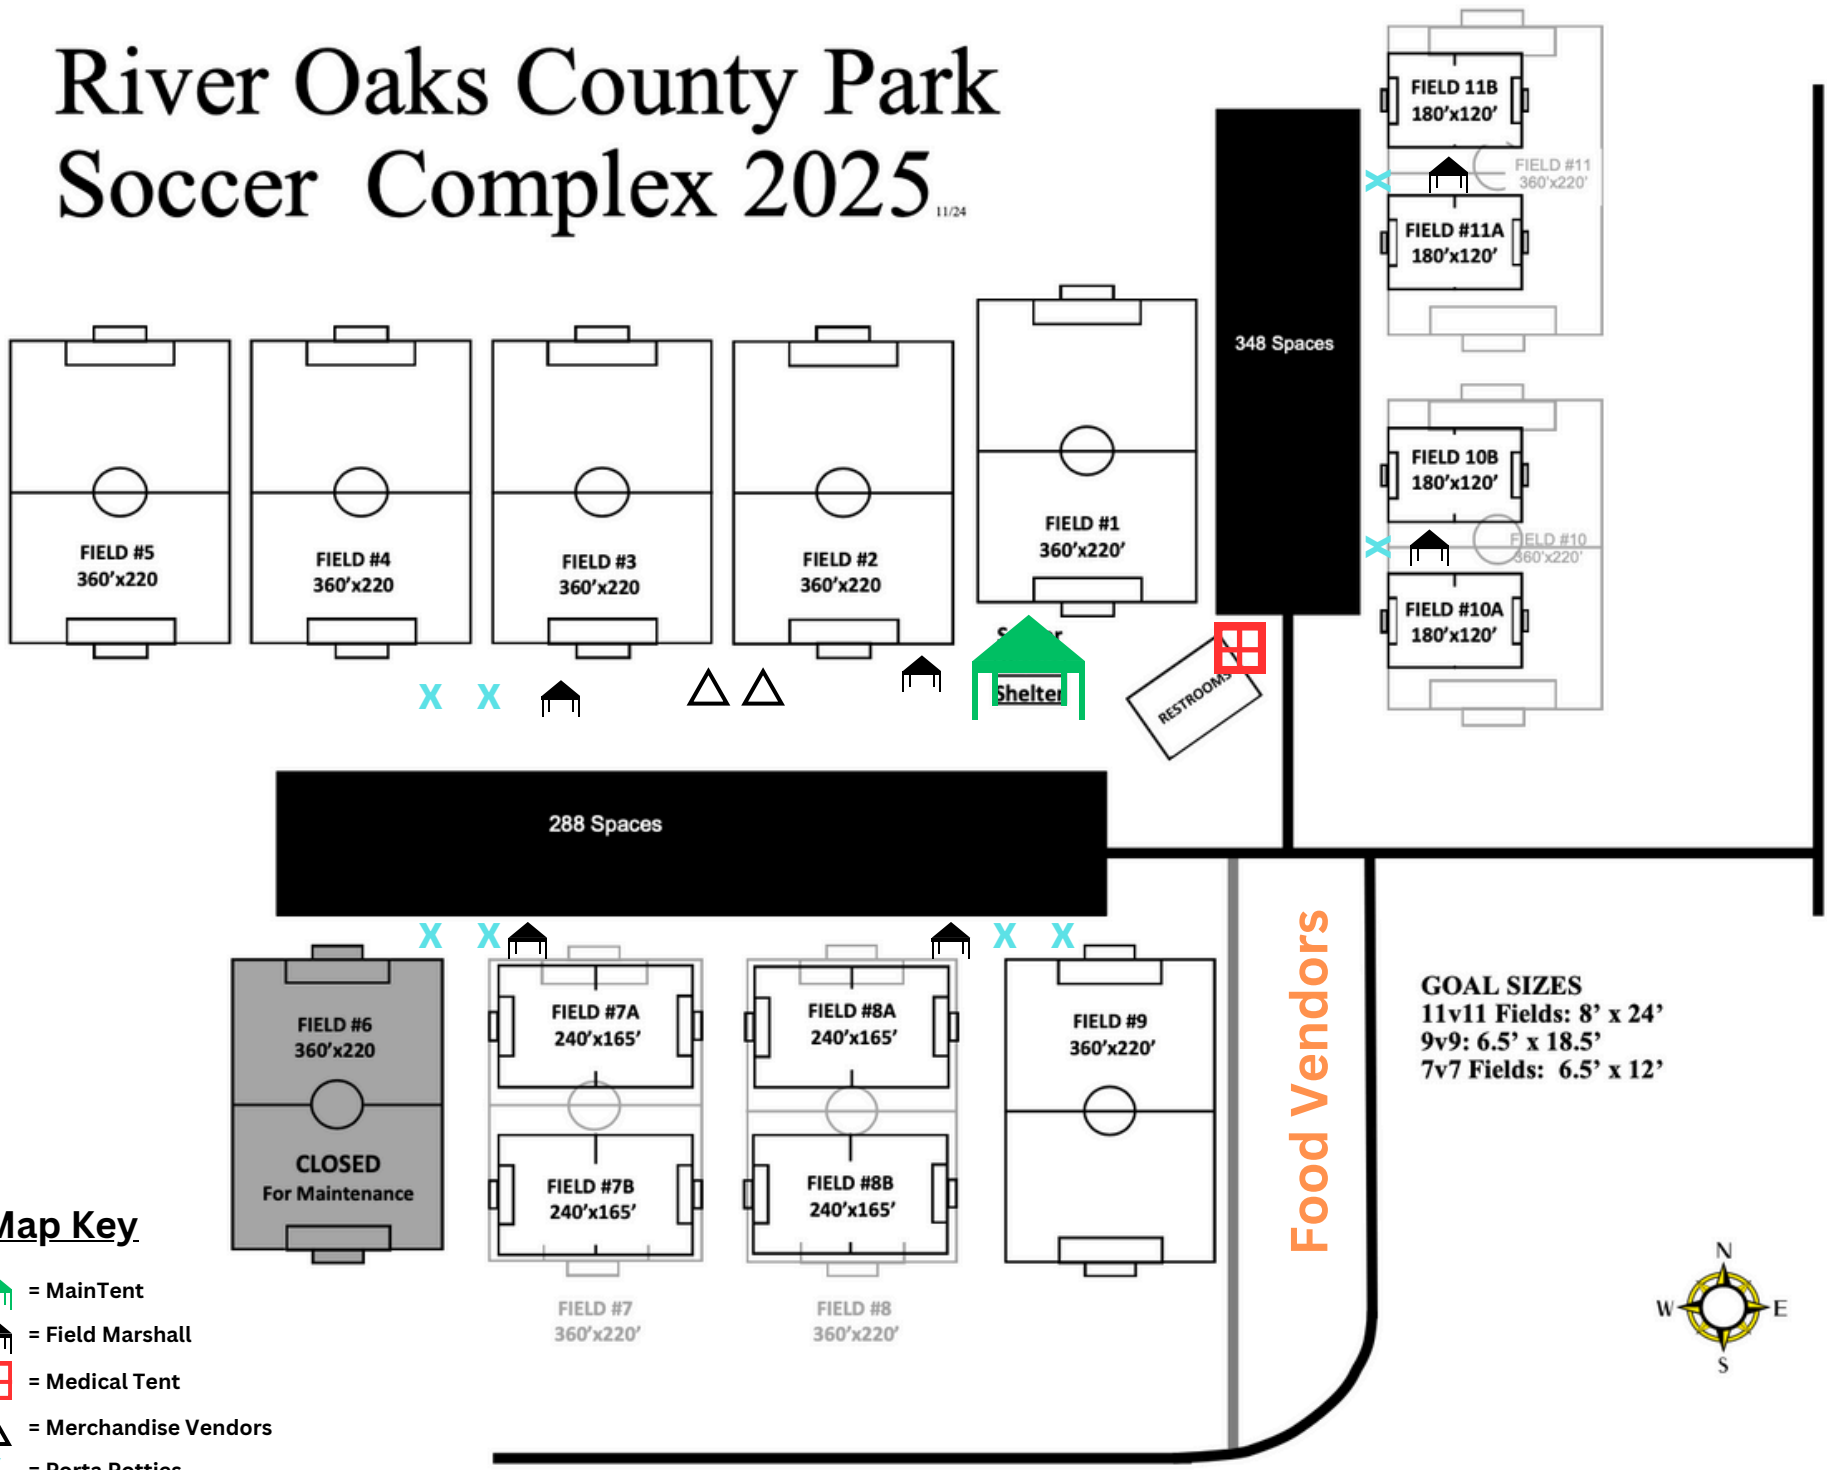

River Oaks County Park Soccer Complex 2025

11/24

288 Spaces

348 Spaces

GOAL SIZES
 11v11 Fields: 8' x 24'
 9v9: 6.5' x 18.5'
 7v7 Fields: 6.5' x 12'

Map Key

- = Main Tent
- = Field Marshall
- = Medical Tent
- = Merchandise Vendors
- = Porta Potties