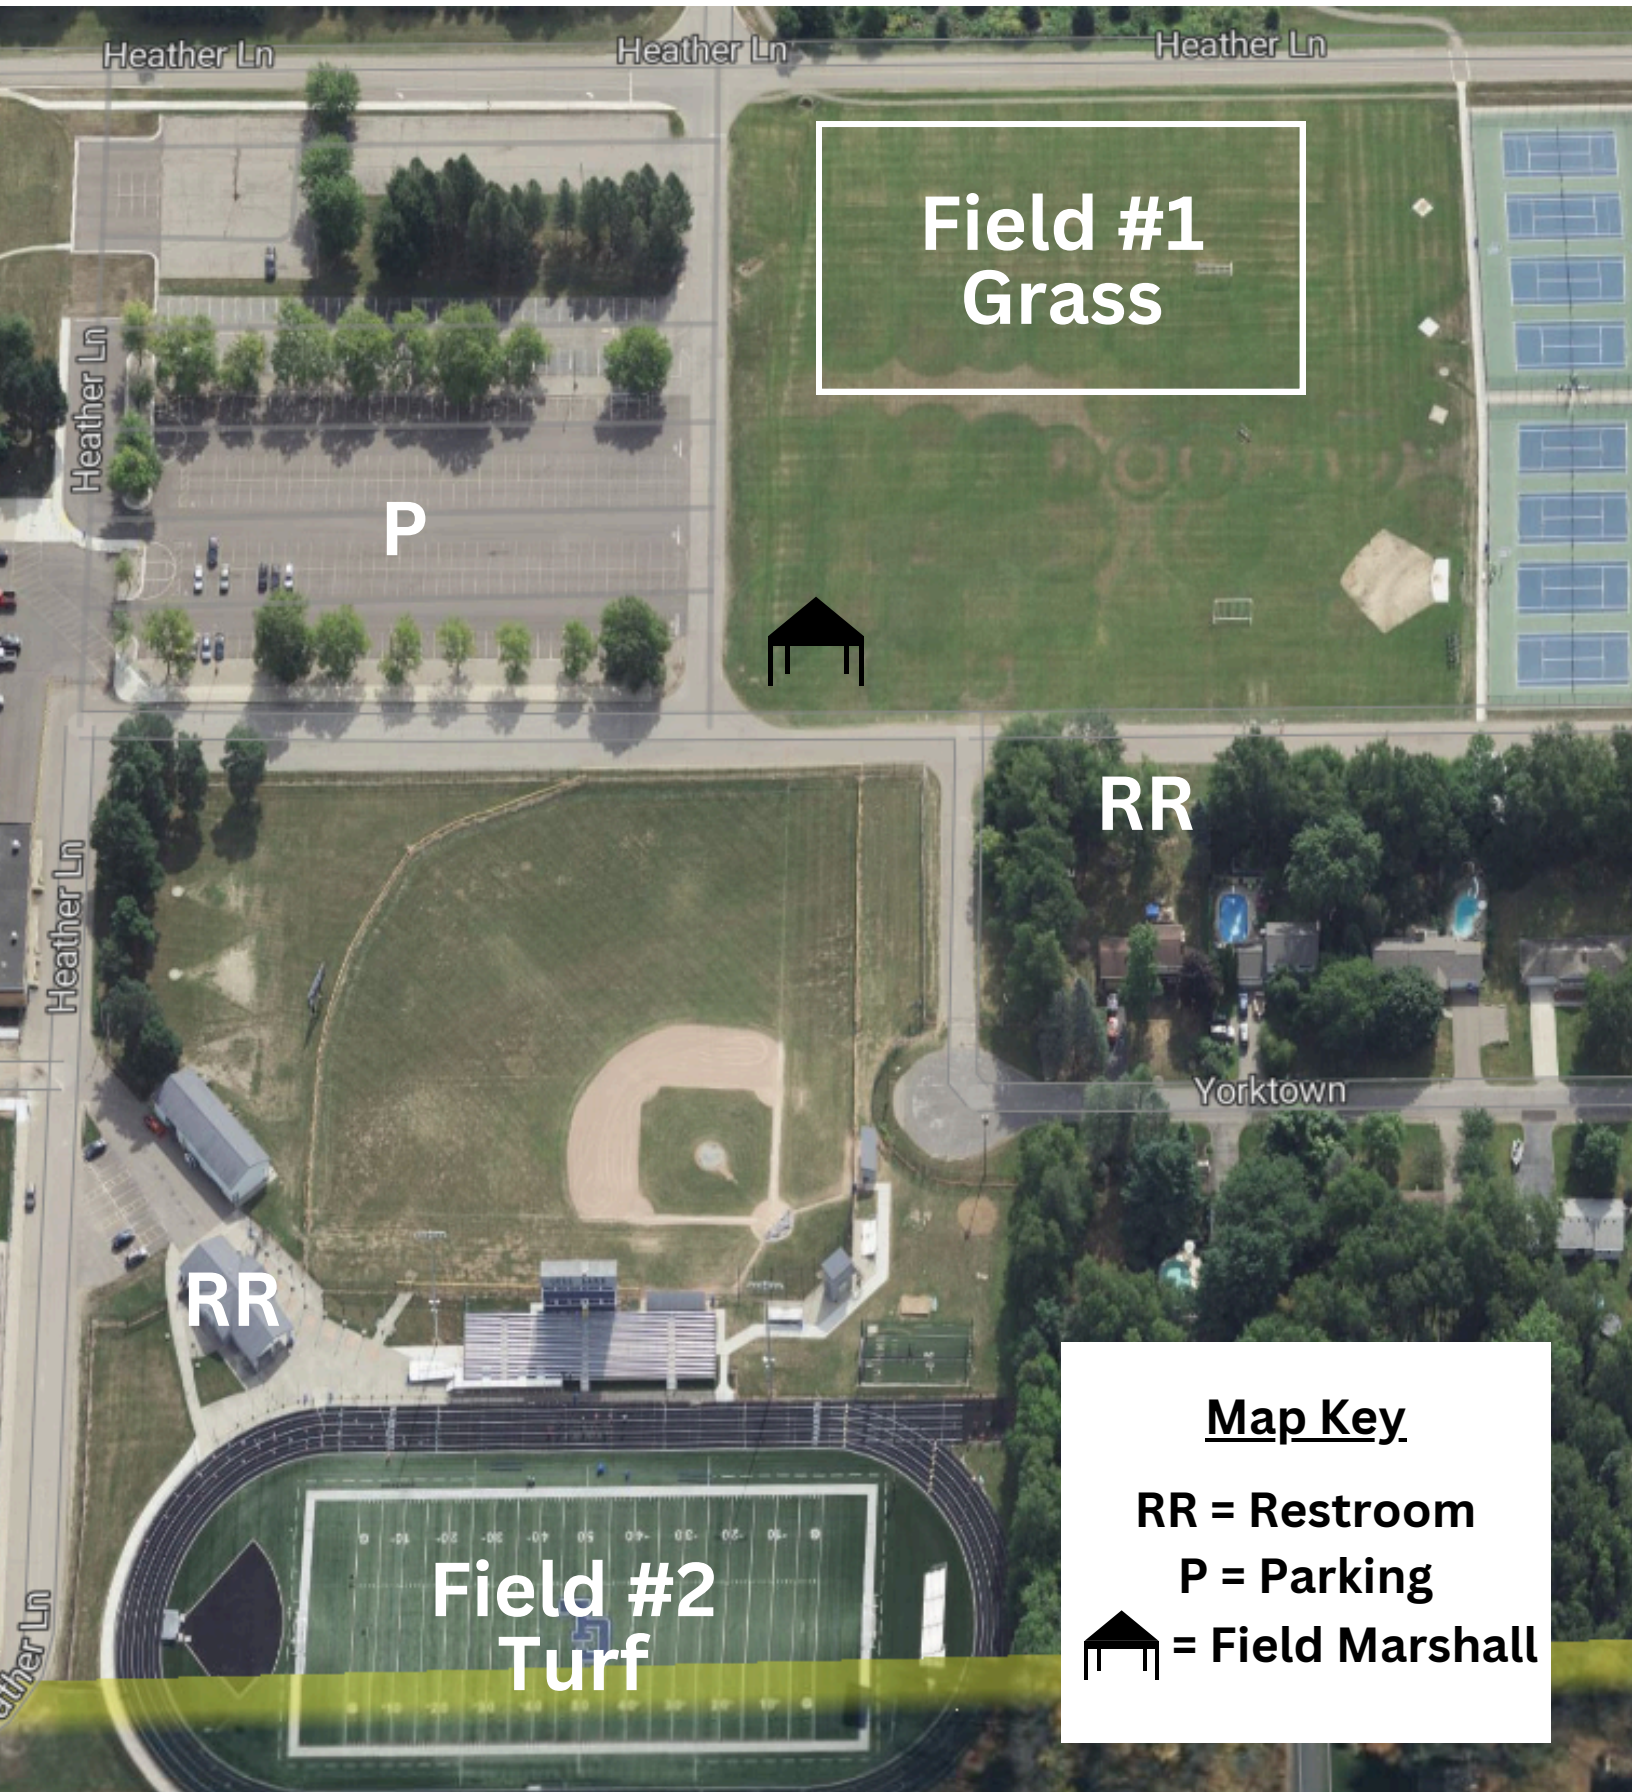

Gull Lake HS Field Map

Field #1
Grass

P

RR

Yorktown

RR

Field #2
Turf

Map Key.

RR = Restroom
P = Parking
🏠 = Field Marshall